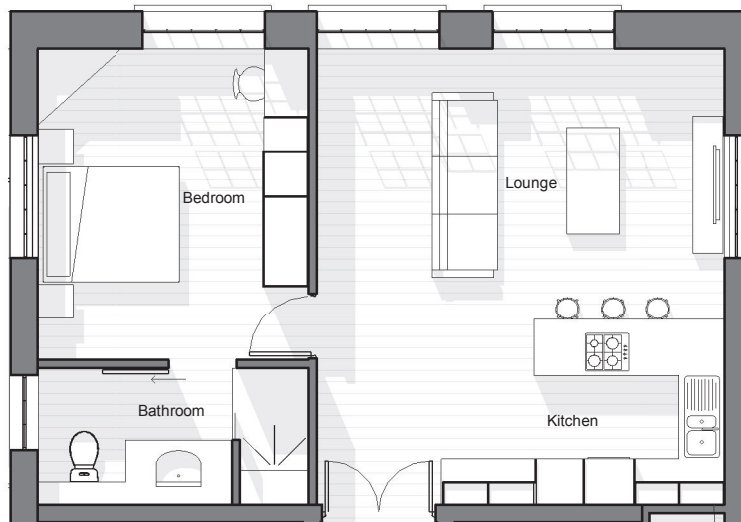

# White House: Unit 105

Floor Area:

63m<sup>2</sup>

Unit 105 - Floor Plan

Scale 1:100

# White House: Unit 105

Unit 105 - 3D View