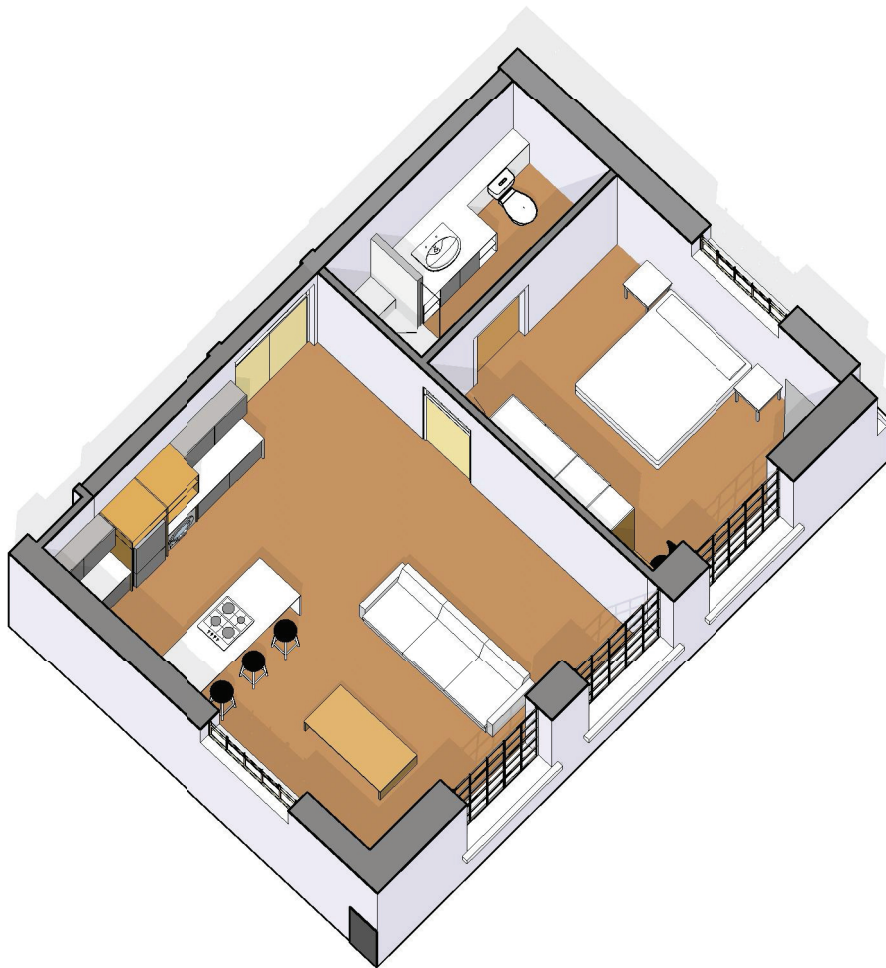

# White House: Unit 105

Floor Area:

63m<sup>2</sup>

Unit 105 - Floor Plan

Scale 1:100

# White House: Unit 105

Unit 105 - 3D View